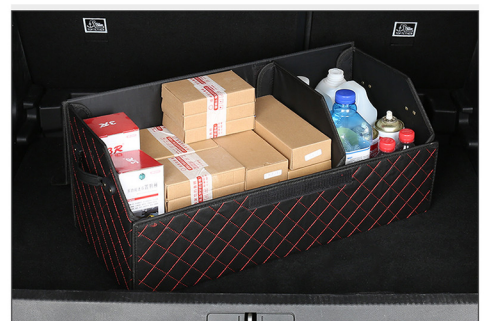

# LEATHER FOLDING CAR STORAGE BOX

**SMALL**

**MEDIUM**

**LARGE**

**VELCRO**

**HIGH BEARING HANDLE**

**A VARIETY OF SIZES**

**EASY FOLD**

**CLAPBOARD**

**BULK-STORAGE MEMORY**

**Shijiazhuang Sanma Auto Accessories Co.,Ltd.**